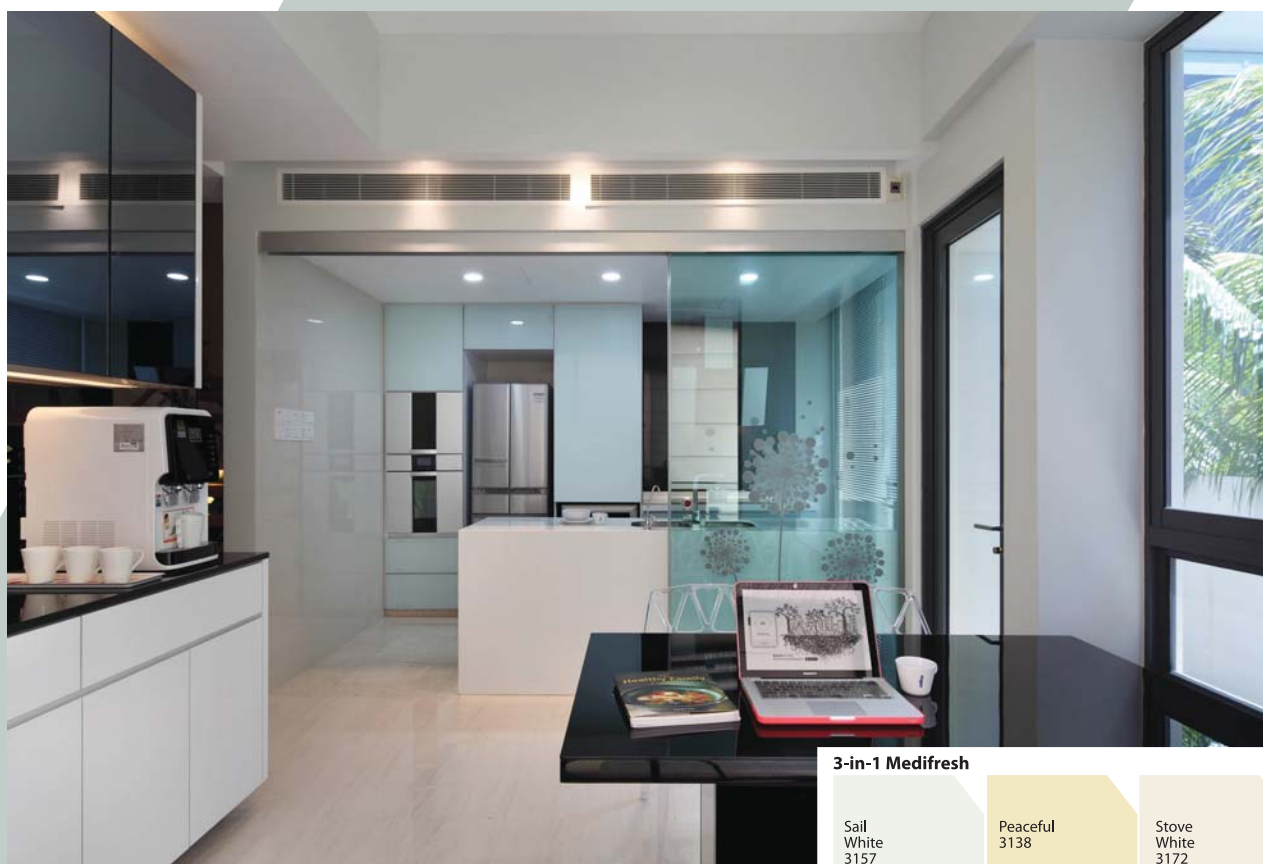

"With its alluring openness and urban atmosphere, it bears stunning loft and penthouse features."

LOFTY LIVING

THIS CHARMING CONDO MAY NOT BE WHAT ONE CALLS A LOFT PER SE, BUT IT SURE FEELS LIKE ONE.

With its alluring openness and urban atmosphere, it bears stunning loft and penthouse features. The simple and airy staircase looks pleasantly raw with its juxtaposition of industrial grey metal railings and the warm wood surface. It also serves as a centerpiece with a strong impact on the general atmosphere and spirit of the condo. Complemented with pearly white fittings, the living room reflects the natural bright lighting perfectly.

A clean ship is a happy ship. This expression goes without saying in the stunning black and white-themed kitchen. Revealing a modern penthouse-inspired kitchenette, the glass doors create an aesthetic dimension from the sophisticated and minimalistic dining area.

3-in-1 Medifresh

Sail White 3157

Peaceful 3138

Stove White 3172